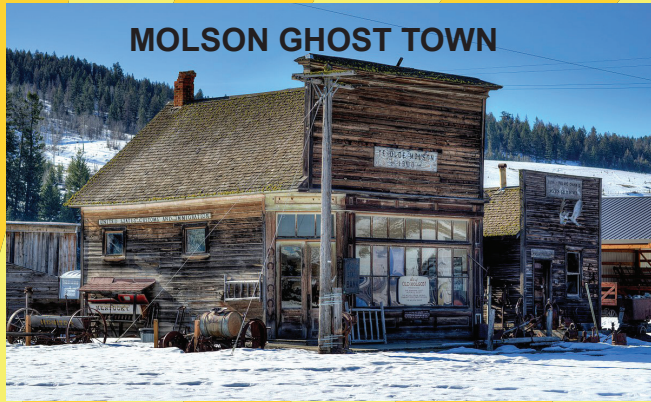

SIMILKAMEEN TRAIL

MOLSON GHOST TOWN

DEEP BAY PARK
LAKE OSOYOOS

WELCOME
TO
OROVILLE
MIDWAY POINT
PACIFIC NW TRAIL

www.TheOrovilleInitiative.com/Discover

oroOville

OROVILLE-LOOMIS LOOP

WHISTLER CANYON TRAIL