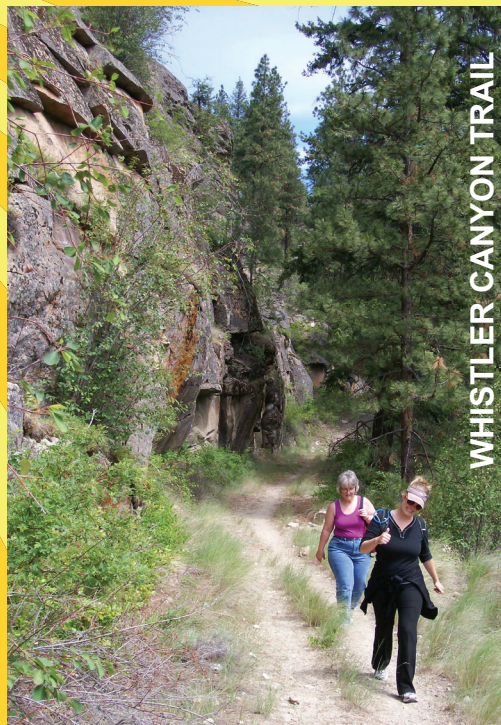

SIMILKAMEEN TRAIL

MOLSON GHOST TOWN

DEEP BAY PARK
LAKE OSOYOOS

WELCOME
TO
OROVILLE
MIDWAY POINT
PACIFIC NW TRAIL

www.TheOrovilleInitiative.com/Discover

oroOville

OROVILLE-LOOMIS LOOP

WHISTLER CANYON TRAIL

Sunburst by Davidzydd/freepik